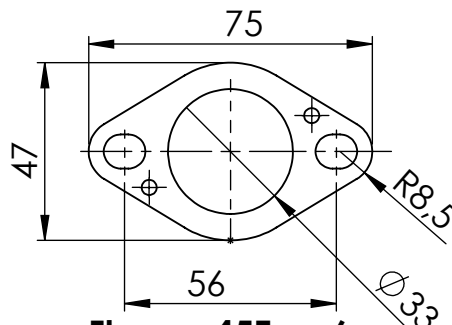

Db-Killer N.62
Cod.3014259801

Flange 45E sp.6
cod.205267

Bushing S.s
cod.206662

Knurled collar nut
M8 Cod.200298

2x Aluminium spacer
ø30-20X9x8.5
Cod. 204828

ORIGINAL FRAME
Please remove rubber
located inside

Aluminium spacer
ø30X15x8.5
Cod. 206663

Plain washer
ø 6x ø 24
Cod.201146

ORIGINAL FRAME

Allen screw
M6X20 T.C.Z.B.
Cod.203508

Flange 45E S.s
cod.205267

Bushing S.s
cod.206662

Mounting
plate M6 Z.B.
Cod.204664