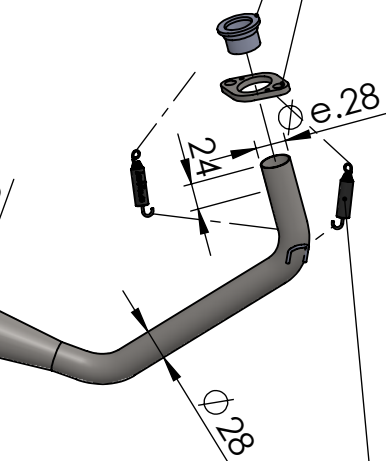

Db-Killer N.62
Cod.3014259801

Flange 45E sp.6
cod.205267

Bushing S.s
cod.206662

Knurled collar nut
M8 Cod.200298

2x Aluminium spacer
ø30-20X9x8.5
Cod. 204828

ORIGINAL FRAME
Please remove rubber
located inside

Aluminium spacer
ø30X15x8.5
Cod. 206663

Plain washer
ø 6x ø 24
Cod.201146

ORIGINAL FRAME

Allen screw
M6X20 T.C.Z.B.
Cod.203508

Flange 45E S.s
cod.205267

Bushing S.s
cod.206662

Mounting
plate M6 Z.B.
Cod.204664

Carbon Bracket FM4S
Cod.307572505

3x Short helical
spring tensile
cod. 303949001

CATALYTIC CONVERTER

Pipe N°1336 s.s
cod. 3014340203

E13 92R-01 10432

Allen screw M8X55
T.C.Z.B.
Cod.200331

LV ONE EVO S.s black
silencer medium
Øi 45X300 RHS
Cod.3014340485

Aluminium spacer
ø27X8,5
Cod. 204321

WARNING

it is advisable to optimize the carburation by remapping the stock ECU or by adopting an additional ECU unit.

ART. 14340EBK

YAMAHA MT-125 / YZF-R125

FULL SYSTEM - LV ONE EVO - BLACK - APPROVED