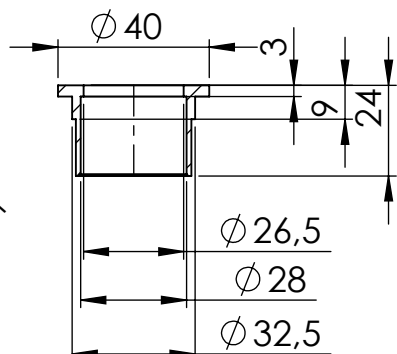

Db-Killer N.62
Cod.3014259801

Flange 45E sp.6
cod.205267

Bushing S.s
cod.206662

Knurled collar nut
M8 Cod.200298

2x Aluminium spacer
ø30-20X9x8.5
Cod. 204828

ORIGINAL FRAME
Please remove rubber
located inside

Aluminium spacer
ø30X15x8.5
Cod. 206663

Plain washer
ø 6x ø 24
Cod.201146

ORIGINAL FRAME

Allen screw
M6X20 T.C.Z.B.
Cod.203508

Flange 45E S.s
cod.205267

Bushing S.s
cod.206662

Mounting
plate M6 Z.B.
Cod.204664