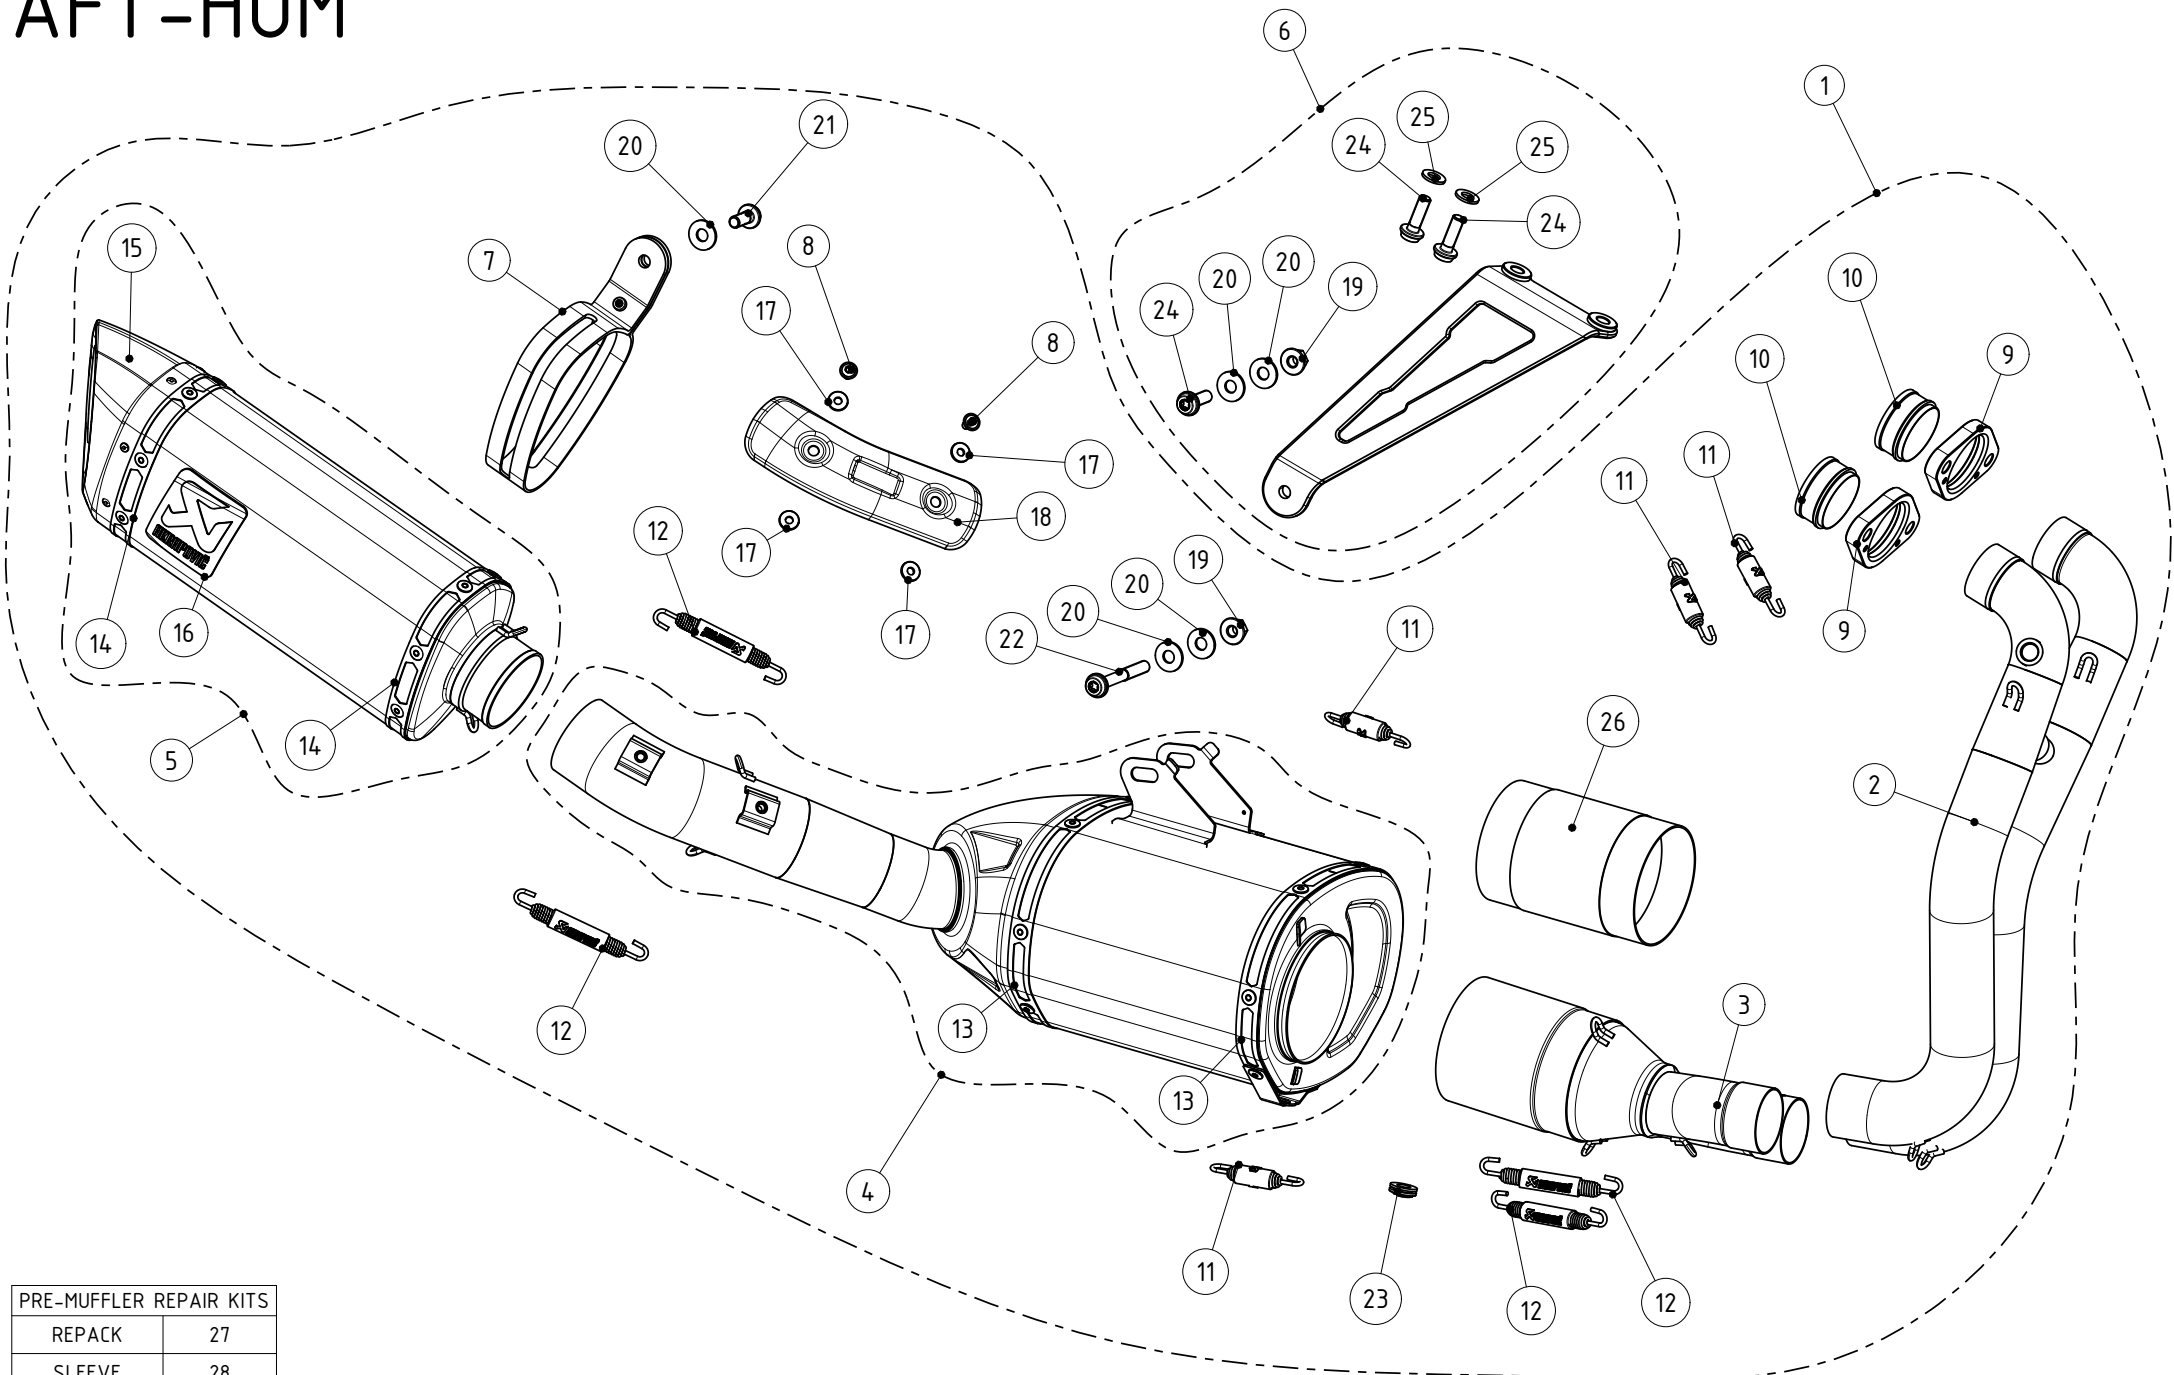

AFT-HOM

PRE-MUFFLER REPAIR KITS	
REPACK	27
SLEEVE	28
MUFFLER REPAIR KITS	
REPACK	29
SLEEVE	30