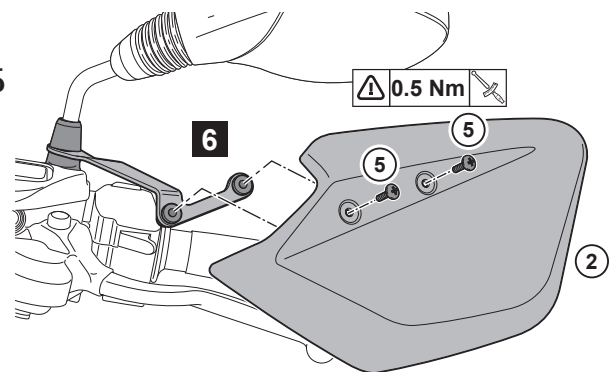

TRICITY 125/155/300 KNUCKLE VISOR KIT

BCS-F85F0-**-**-**

Posnr.	QTY		
①	1		
②	1		
③			
④	4		
⑤	4		

CW ; Clock wise (Right Hand)
CCW ; Counter Clock Wise (Left Hand)

For TRICITY 125/155
 ← (2021)

<p>Easy, suitable for novice with little experience</p>	<p>Fairly easy, suitable for beginner with some experience</p>	<p>Fairly difficult, suitable for competent DIY mechanic</p>	<p>Difficult, suitable for experienced DIY mechanic</p>	<p>Very difficult, suitable for expert DIY or professional</p>
--	---	---	--	---

TRICITY 125/155/300 KNUCKLE VISOR KIT

For TRICITY 125/155
(2022) →

TRICITY 125/155/300 KNUCKLE VISOR KIT