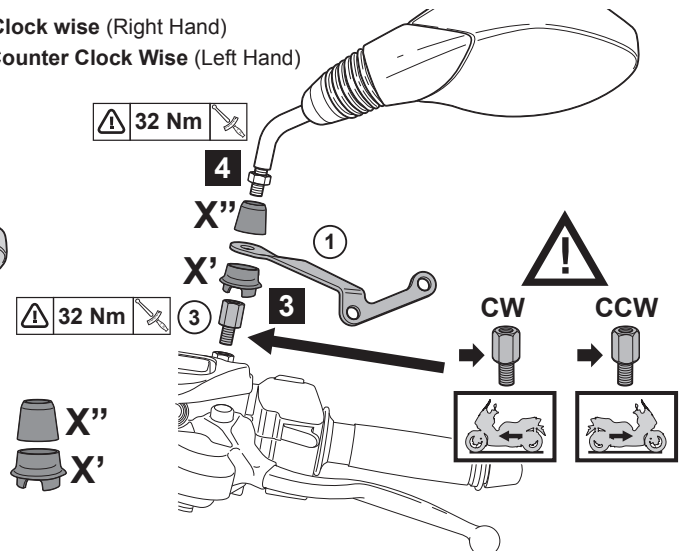

TRICITY 125/155/300 KNUCKLE VISOR KIT

BCS-F85F0-**-**-**

Posnr.	QTY		
①	1		
②	1		
③			
④	4		
⑤	4		

CW ; Clock wise (Right Hand)
CCW ; Counter Clock Wise (Left Hand)

For TRICITY 125/155
 ← (2021)

<p>Easy, suitable for novice with little experience</p>	<p>Fairly easy, suitable for beginner with some experience</p>	<p>Fairly difficult, suitable for competent DIY mechanic</p>	<p>Difficult, suitable for experienced DIY mechanic</p>	<p>Very difficult, suitable for expert DIY or professional</p>
--	---	---	--	---

TRICITY 125/155/300 KNUCKLE VISOR KIT

For TRICITY 125/155
(2022) →

TRICITY 125/155/300 KNUCKLE VISOR KIT