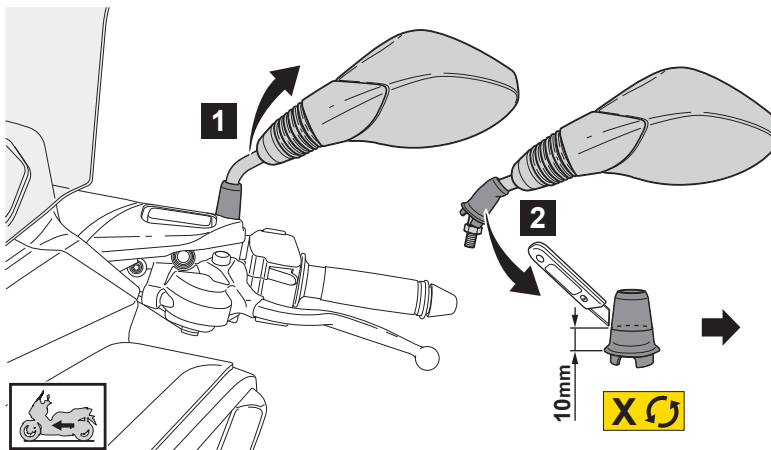

TRICITY 125/155/300 KNUCKLE VISOR KIT

BCS-F85F0-**-**-**

Posnr.	QTY		
①	1		
②	1		
③			
④	4		
⑤	4		

CW ; Clock wise (Right Hand)
CCW ; Counter Clock Wise (Left Hand)

For TRICITY 125/155
 ← (2021)

<p>Easy, suitable for novice with little experience</p>	<p>Fairly easy, suitable for beginner with some experience</p>	<p>Fairly difficult, suitable for competent DIY mechanic</p>	<p>Difficult, suitable for experienced DIY mechanic</p>	<p>Very difficult, suitable for expert DIY or professional</p>
--	---	---	--	---

TRICITY 125/155/300 KNUCKLE VISOR KIT

For TRICITY 125/155
(2022) →

TRICITY 125/155/300 KNUCKLE VISOR KIT