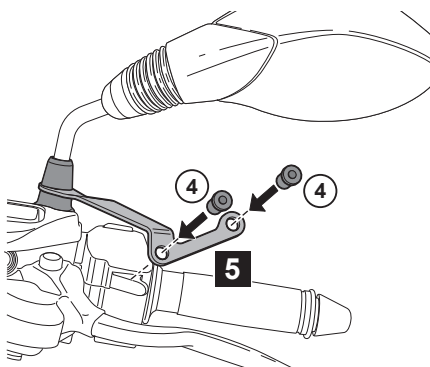

TRICITY 125/155/300 KNUCKLE VISOR KIT

BCS-F85F0-**-**-**

Posnr.	QTY		
①	1		
②	1		
③			
④	4		
⑤	4		

CW ; Clock wise (Right Hand)
CCW ; Counter Clock Wise (Left Hand)

For TRICITY 125/155
 ← (2021)

<p>Easy, suitable for novice with little experience</p>	<p>Fairly easy, suitable for beginner with some experience</p>	<p>Fairly difficult, suitable for competent DIY mechanic</p>	<p>Difficult, suitable for experienced DIY mechanic</p>	<p>Very difficult, suitable for expert DIY or professional</p>
--	---	---	--	---

TRICITY 125/155/300 KNUCKLE VISOR KIT

For TRICITY 125/155
(2022) →

TRICITY 125/155/300 KNUCKLE VISOR KIT