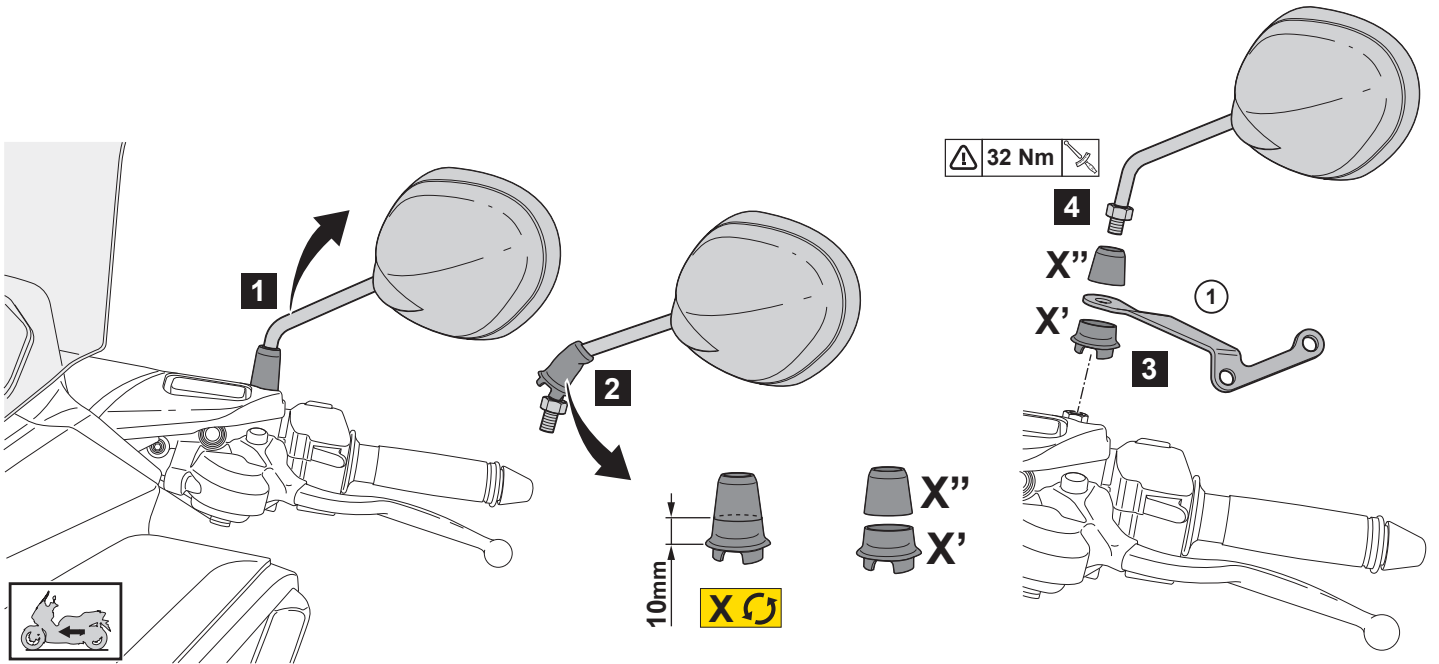

TRICITY 125/155/300 KNUCKLE VISOR KIT

BCS-F85F0-**-**-**

Posnr.	QTY		
①	1		
②	1		
③			
④	4		
⑤	4		

CW ; Clock wise (Right Hand)
CCW ; Counter Clock Wise (Left Hand)

For TRICITY 125/155
 ← (2021)

<p>Easy, suitable for novice with little experience</p>	<p>Fairly easy, suitable for beginner with some experience</p>	<p>Fairly difficult, suitable for competent DIY mechanic</p>	<p>Difficult, suitable for experienced DIY mechanic</p>	<p>Very difficult, suitable for expert DIY or professional</p>
--	---	---	--	---

TRICITY 125/155/300 KNUCKLE VISOR KIT

For TRICITY 125/155
(2022) →

TRICITY 125/155/300 KNUCKLE VISOR KIT