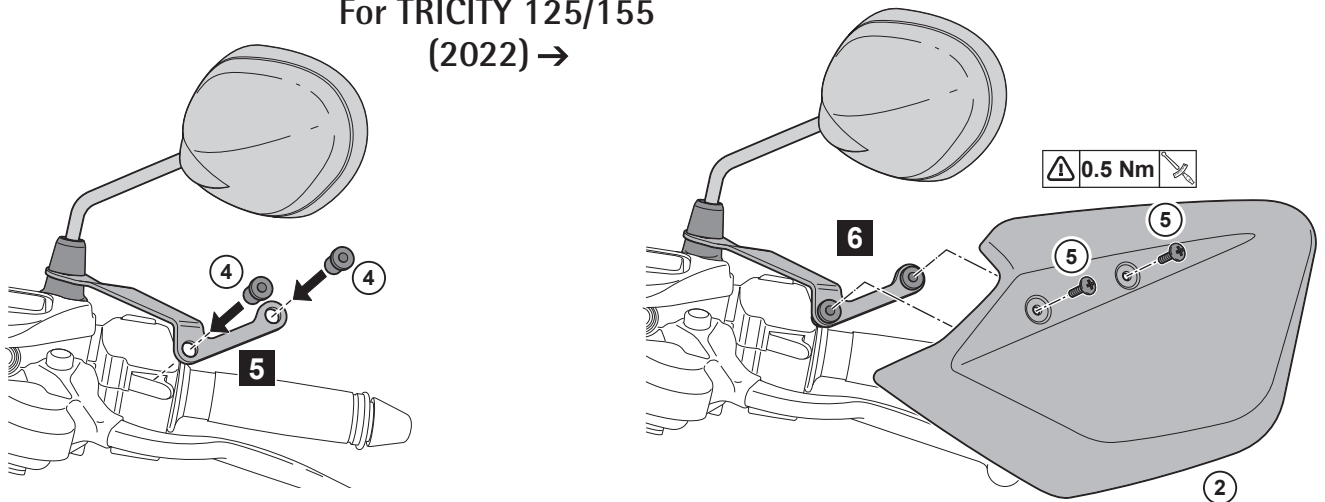

TRICITY 125/155/300 KNUCKLE VISOR KIT

BCS-F85F0-**-**-**

Posnr.	QTY		
①	1		
②	1		
③			
④	4		
⑤	4		

CW ; Clock wise (Right Hand)
CCW ; Counter Clock Wise (Left Hand)

For TRICITY 125/155
 ← (2021)

<p>Easy, suitable for novice with little experience</p>	<p>Fairly easy, suitable for beginner with some experience</p>	<p>Fairly difficult, suitable for competent DIY mechanic</p>	<p>Difficult, suitable for experienced DIY mechanic</p>	<p>Very difficult, suitable for expert DIY or professional</p>
--	---	---	--	---

TRICITY 125/155/300 KNUCKLE VISOR KIT

For TRICITY 125/155
(2022) →

TRICITY 125/155/300 KNUCKLE VISOR KIT