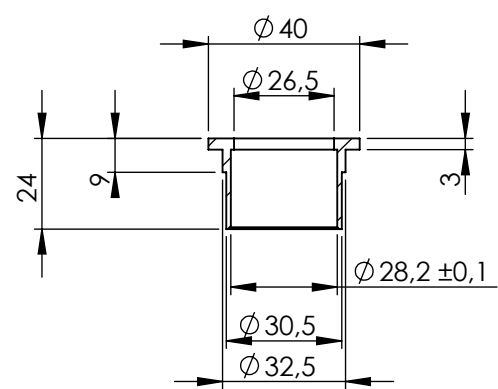

S.s. bushing
cod.206662

Carbon clamp FM4S
Cod.307572505

LV ONE EVO silencer RHS
stainless steel black
Cod.3014340485U

Knurled collar nut
M8 Cod.200298

2x Aluminium spacer
Cod. 204828

Aluminium spacer
Cod. 202210 ø30-10-8.5

Allen screw M6X20
T.C.Z.B.
Cod.203508

S.s flange "45E"
cod.205267

Plain washer Ø 6x Ø 24
Cod.201146

S.s bushing
cod.206662

Mounting
plate M6 Z.B.
Cod.204664