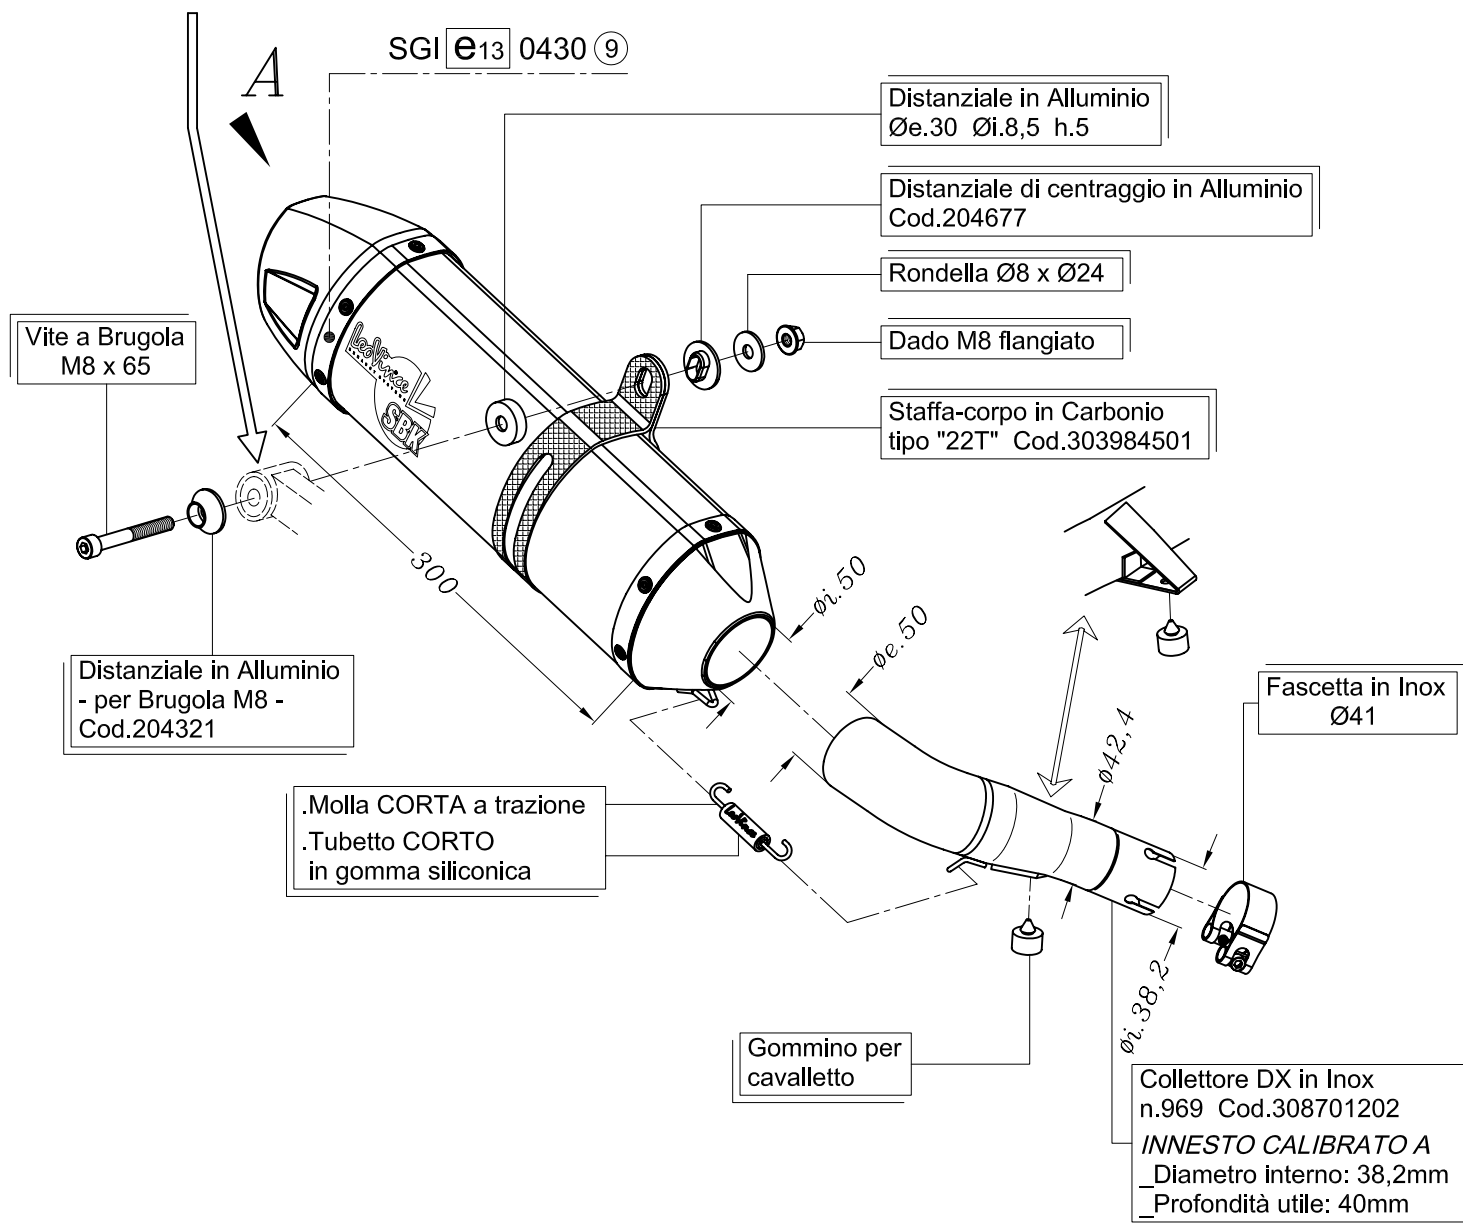

PEDANA PASSEGGERO DX  
PASSENGER'S R.H. FOOTBOARD

HONDA INTEGRA 700 i.e. ('12) – NC 700 S i.e. ('12)

NC 700 S DCT i.e. ('12) - NC 700 X i.e. ('12) - NC 700 X DCT i.e. ('12)

Art.8701

*Slip on SBK "LV ONE" – CARBONIO – Passaggio STANDARD*  
*OMOLOGATO "EVOLUTION II"*