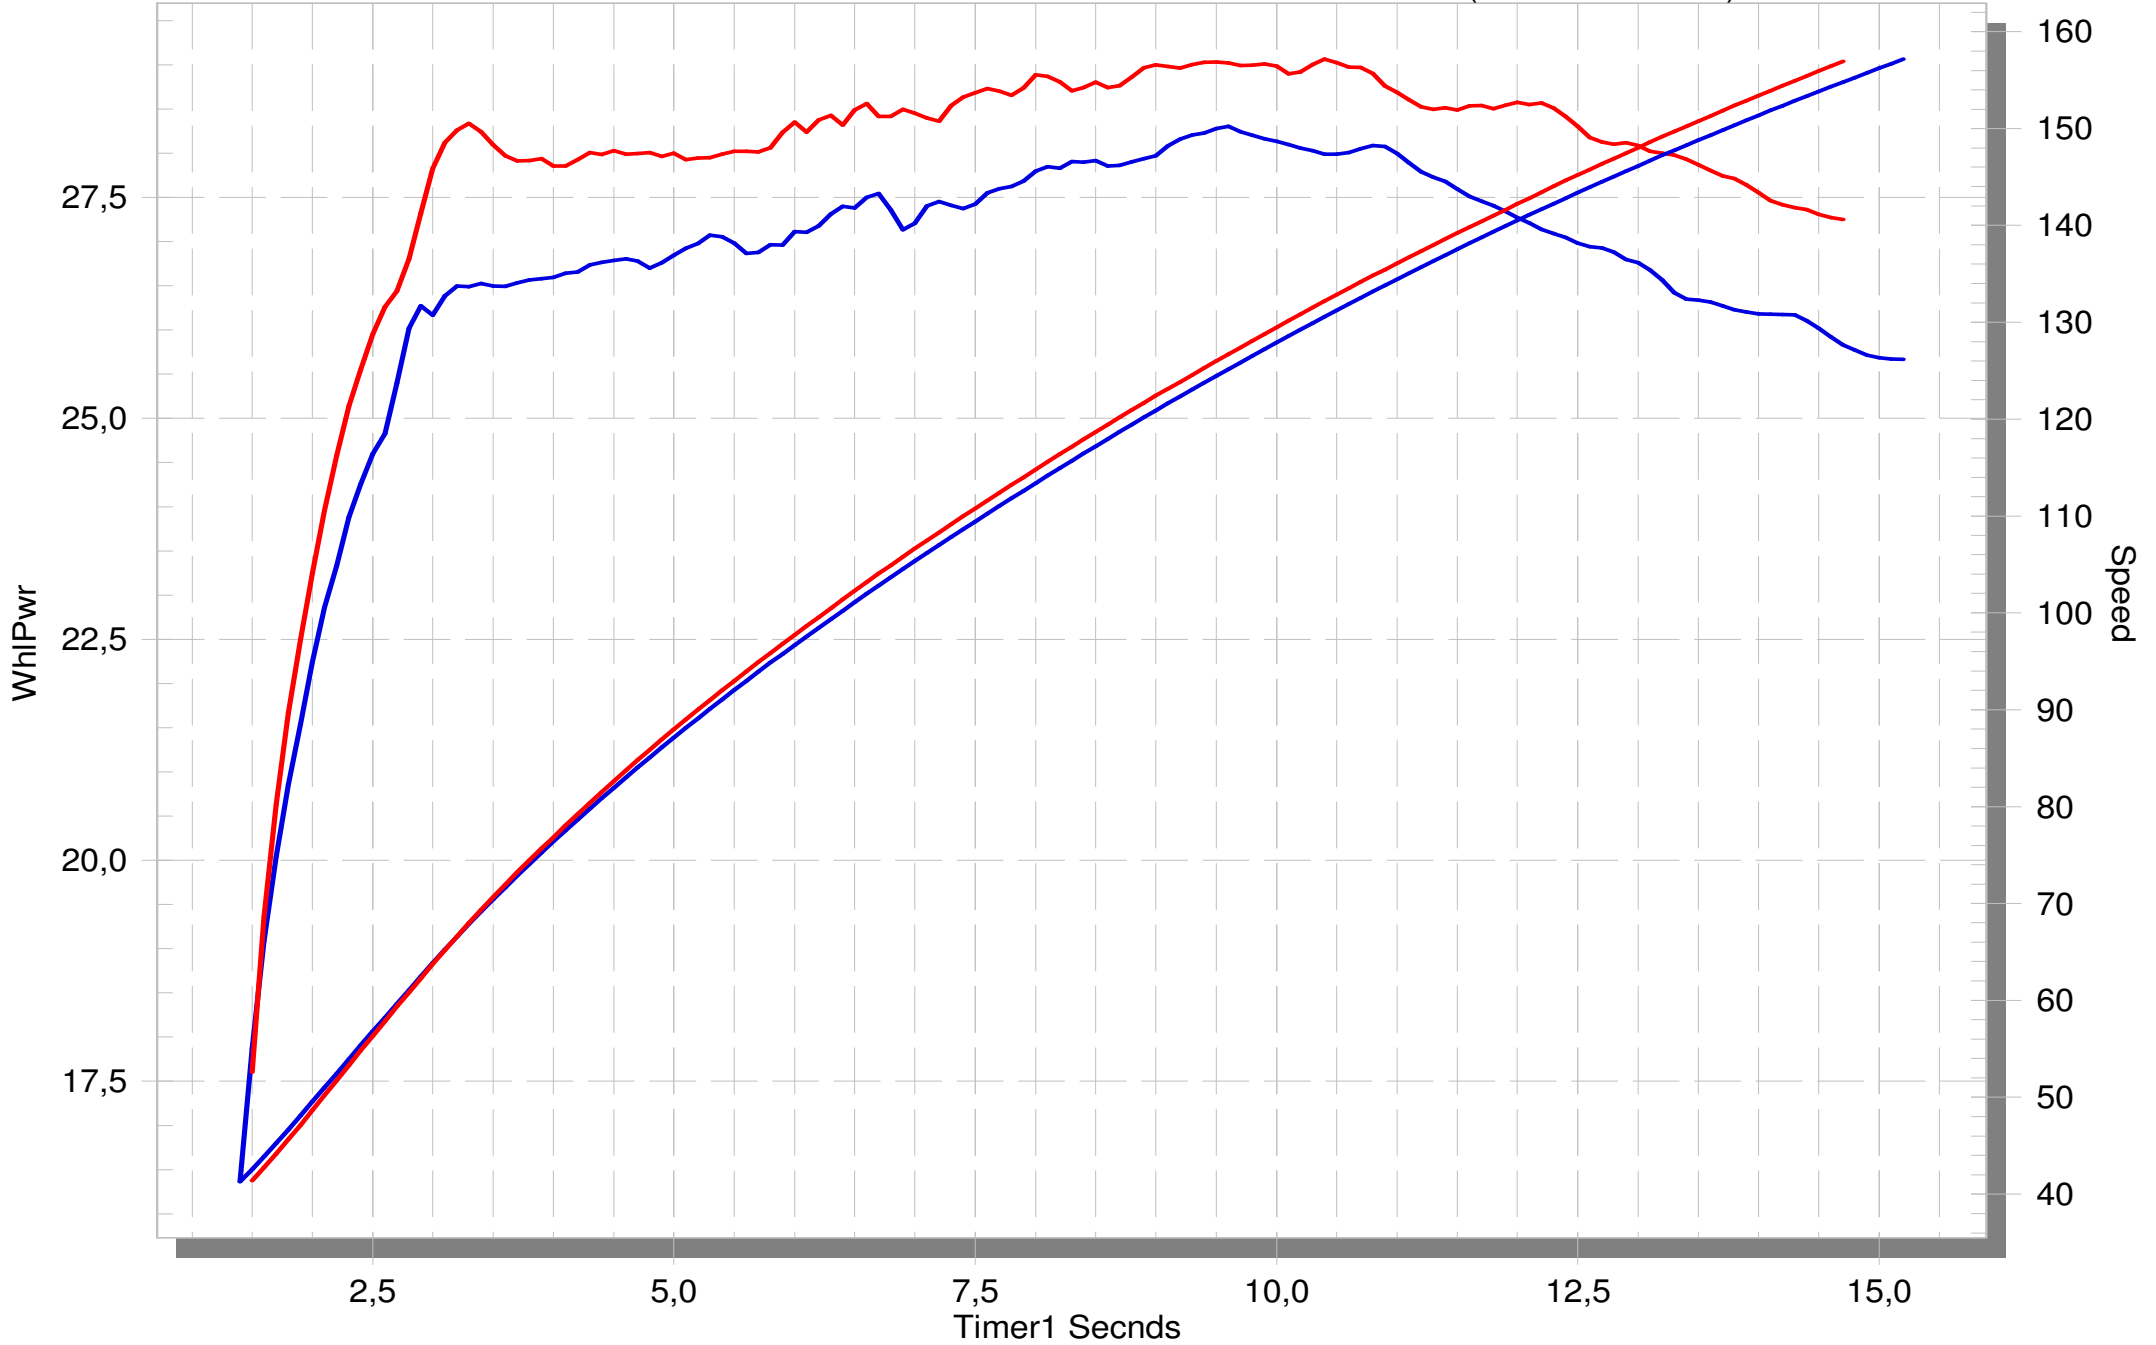

# YAMAHA X-MAX 400

STOCK

SLIP-ON (WO Noise Insert)

# YAMAHA X-MAX 400

 STOCK

 SLIP-ON (W Noise Insert)