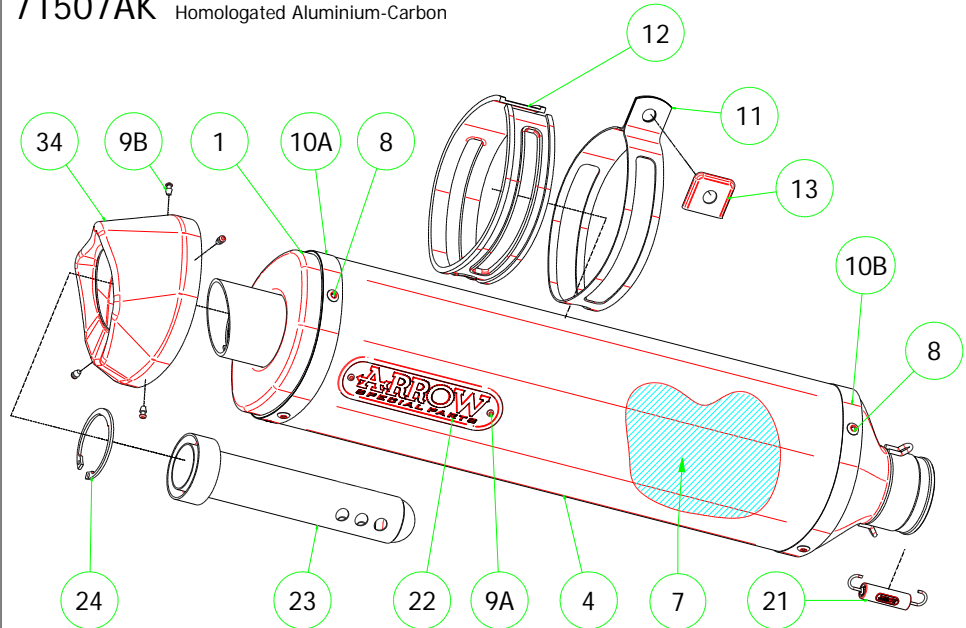

Yamaha T-Max 530 '12

71507PK Homologated Titanium-Carbon
71507AK Homologated Aluminium-Carbon

71457MI Collettori / Collectors

71753PK Homologated Titanium (Thunder)