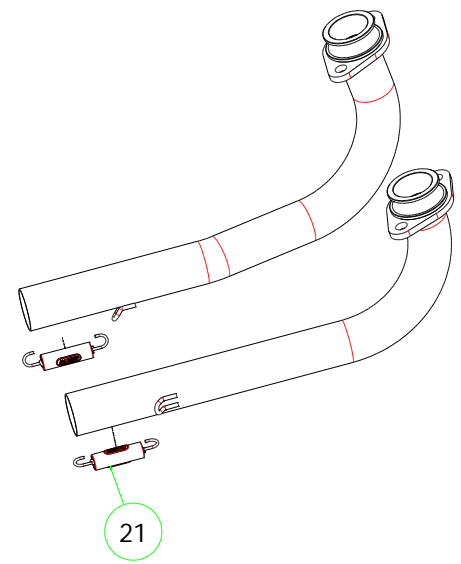

Yamaha T-Max 530 '12

71507PK Homologated Titanium-Carbon
71507AK Homologated Aluminium-Carbon

71457MI Collettori / Collectors

71753PK Homologated Titanium (Thunder)