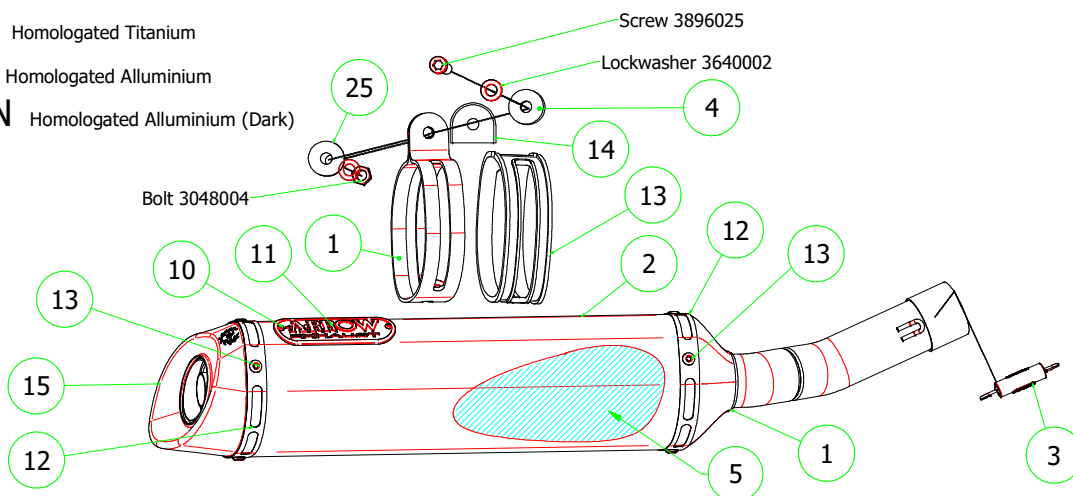

YAMAHA YZF-R125 2019

- 51518PK Homologated Titanium - Carbon
- 51518AK Homologated Alluminium - Carbon
- 51518AKN Homologated Alluminium (Dark) - Carbon

- 51018MI Racing Collector

- 51518PO Homologated Titanium
- 51518AO Homologated Alluminium
- 51518AON Homologated Alluminium (Dark)