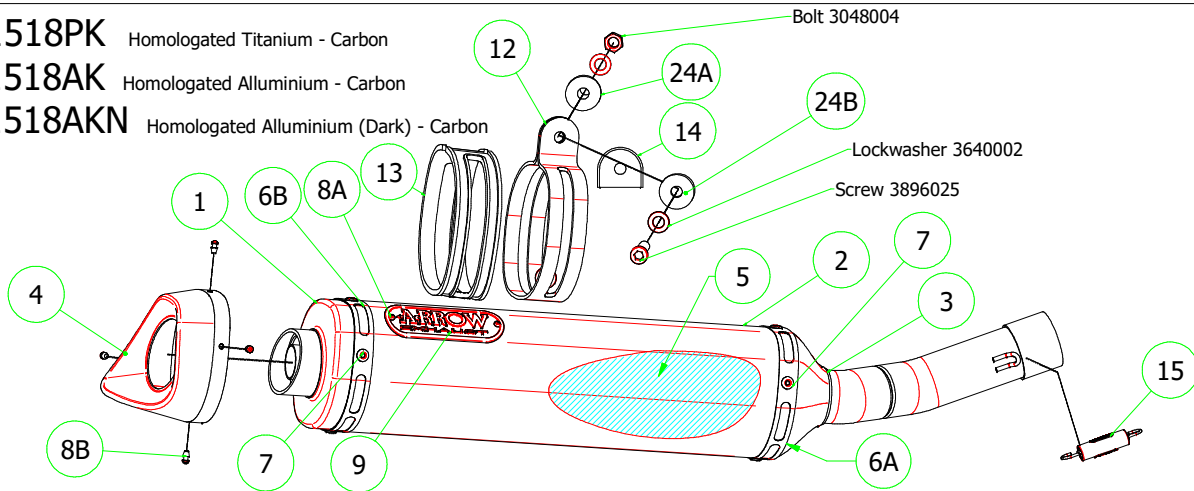

YAMAHA YZF-R125 2019

- 51518PK Homologated Titanium - Carbon
- 51518AK Homologated Alluminium - Carbon
- 51518AKN Homologated Alluminium (Dark) - Carbon

- 51018MI Racing Collector

- 51518PO Homologated Titanium
- 51518AO Homologated Alluminium
- 51518AON Homologated Alluminium (Dark)